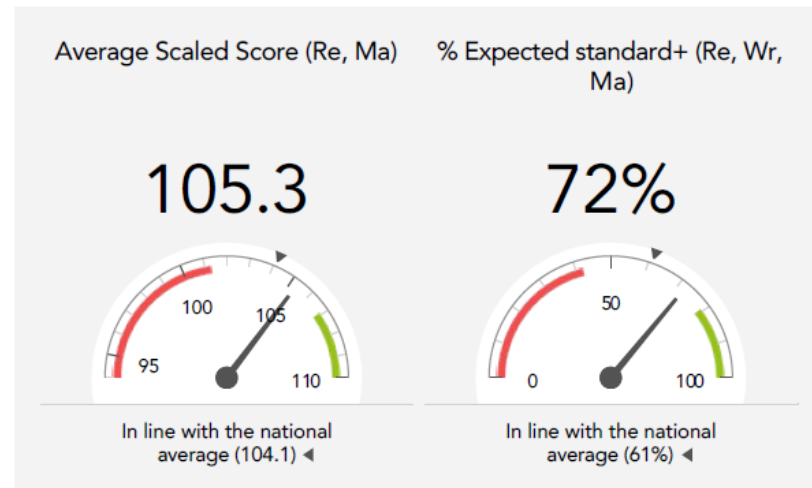

Westmere Primary School

Progress Key Stage 2 2017

Sutton Bridge Westmere Community Primary Scho...

2017 KS2 VA

Overview

KS2 Attainment 2017 · Actual results

29 pupils

KS2 Progress 2017 · Value Added