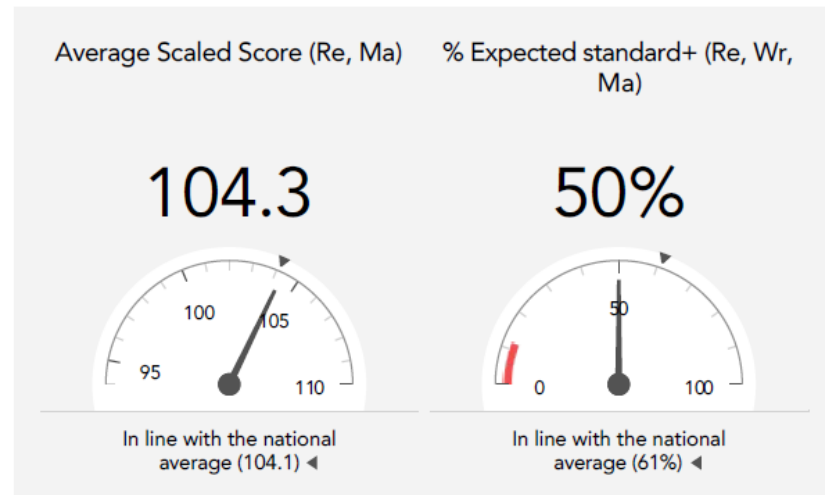

Holbeach St Marks Primary School

Progress Key Stage 2 2017

The Holbeach St Mark's Church of England Primary School

2017 KS2 VA

Overview

KS2 Attainment 2017 · Actual results

6 pupils

KS2 Progress 2017 · Value Added